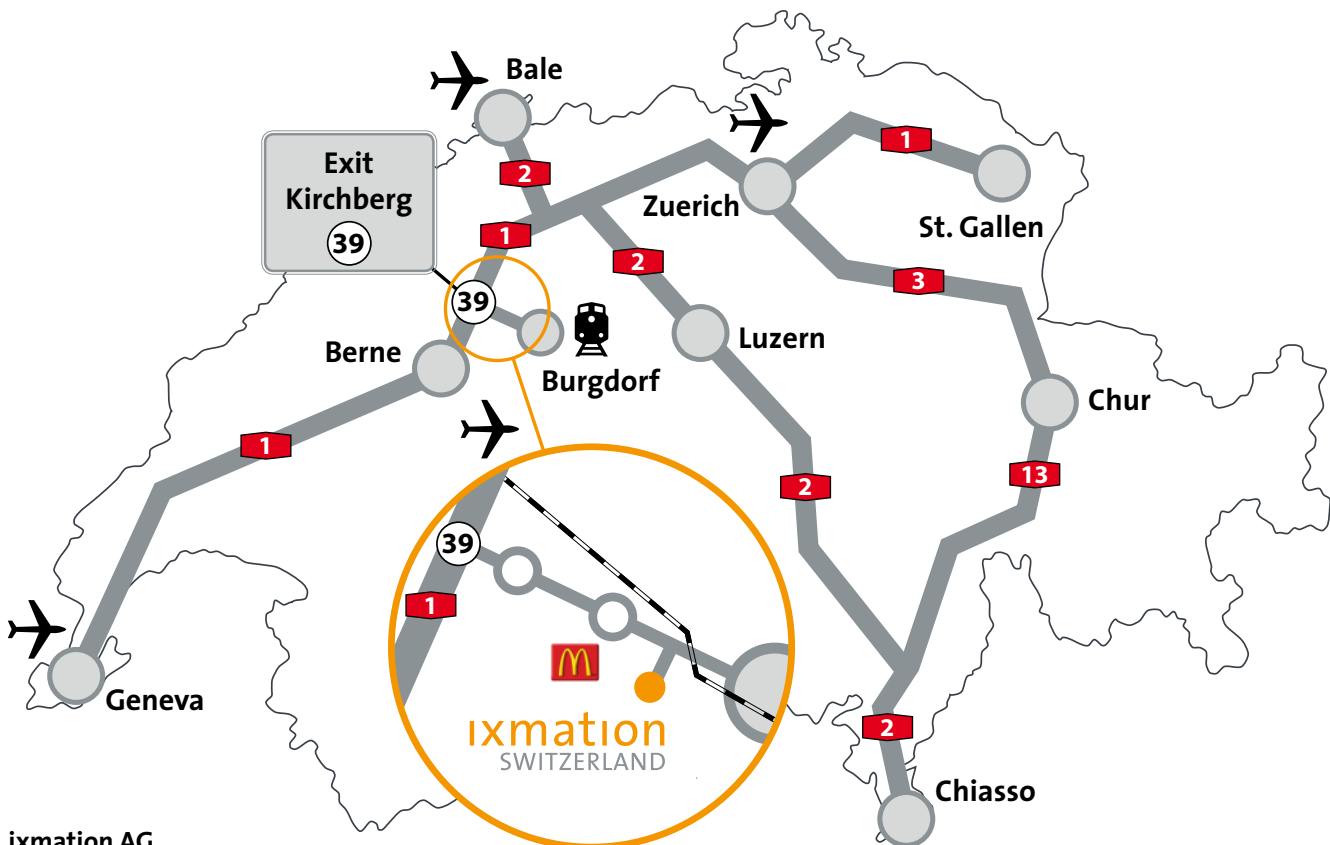

Directions

ixmation AG – Burgdorf/CH

- Highway A1 St. Gallen-Zuerich-Berne-Geneva.
- Exit #39 "Kirchberg"
- First roundabout: take second exit "Burgdorf/Langnau i.E./Alchenflüh"
- Follow the main road for 3 km
- Next roundabout (McDonalds): take second exit towards "Burgdorf".
- Follow the main road for approx. 1 km.
- Before the railway crossing gate turn right to enter a private road (sign "DLG-B-Dienstleistungsgebäude")
- Follow straight for about 100 m this road until the parking lots at the end
- The ixmation offices are located at the 1. floor of the DLG-B-Building.

Burgdorf is located at the main railway St.Gallen, Zuerich, Bale, Berne and Geneva. For the train schedule, please refer to www.sbb.ch.

Within a little more than 100 km four international airports are located:

- Zuerich Kloten (ZRH) 110 km/approx. 1,5 hrs.
- Bale Mulhouse (BSL) 90 km/approx. 1,5 hrs.
- Bern Belp (BRN) 40 km/approx. 1 hrs.
- Geneva (GVA) 180 km/approx. 2 hrs.

Have a good trip!

ixmation AG

Kirchbergstrasse 189
CH-3400 Burgdorf