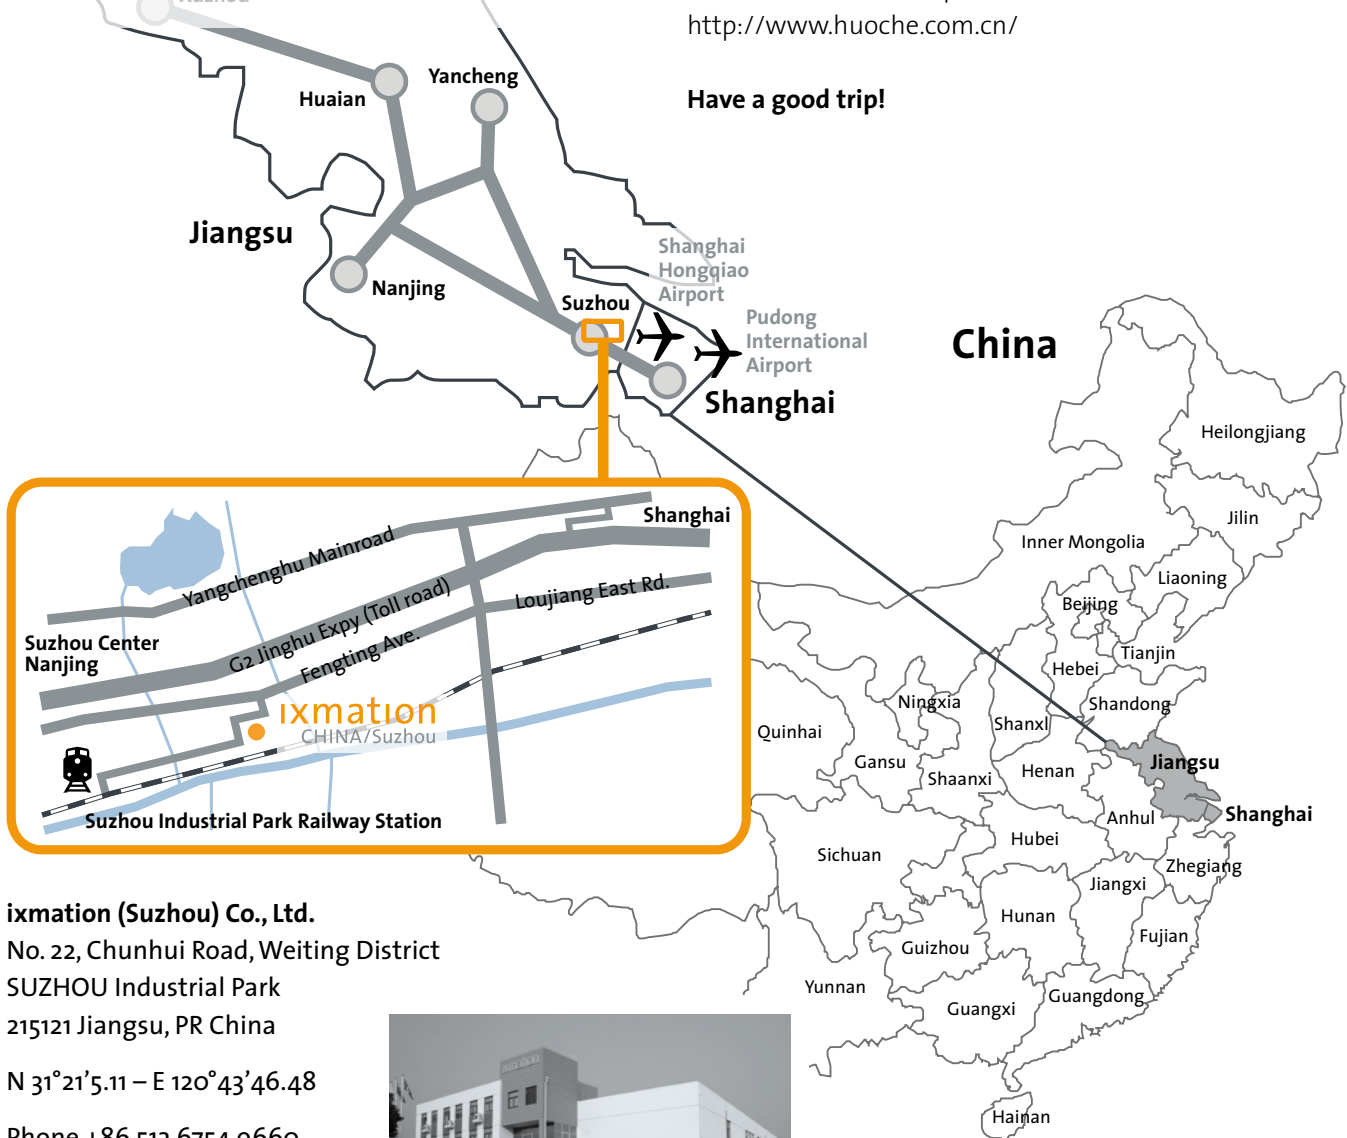

Directions

ixmation (Suzhou) Co., Ltd. – Suzhou/CN

- Head south on Pudong Airport Road / approx. 0.45 km
- Take the ramp to Yingbin Expy / approx. 19 km
- Keep left at the fork and merge onto S20 Waihuan Expy / approx. 40.6 km
- Take left to Exit G42 Huning Expy
- Exit Yangchenghu main road
- Follow Yangchenghu main road / approx. 0.7 km
- Turn left to Xinghua Street / approx. 0.4 km
- Turn right to Fengting Ave. / approx. 1 km
- Turn left to Chunhui Road
- ixmation CHINA/Suzhou is located at No.22 Chunhui Road

- There are 2 international airports located in Shanghai:
- Shanghai Hongqiao International Airport
75 km / approx. 1.2 hrs
 - Shanghai Pudong International Airport
125 km / approx. 1.5 hrs

- There are three train stations in Suzhou:
Suzhou Main Station, Suzhou North Train Station and Suzhou Industrial Park Train (3 km from ixmation away).
For the train schedule please refer to <http://www.huoche.com.cn/>

Have a good trip!

ixmation (Suzhou) Co., Ltd.

No. 22, Chunhui Road, Weiting District
SUZHOU Industrial Park
215121 Jiangsu, PR China

N 31°21'5.11 – E 120°43'46.48

Phone +86 512 6754 9660

Fax +86 512 6754 9690