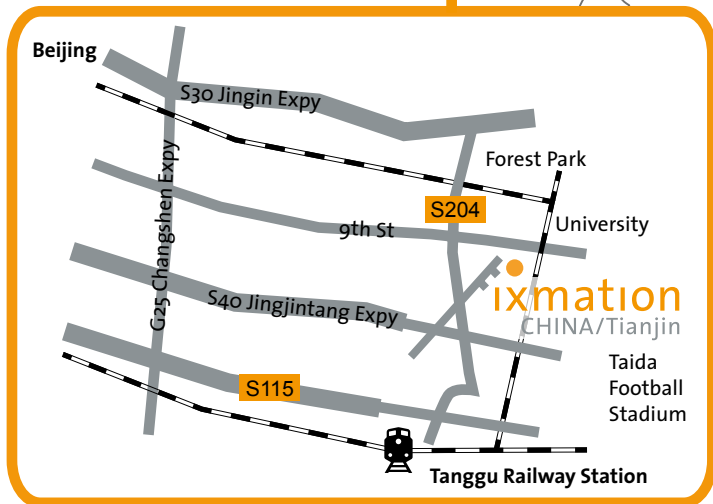

Directions

ixmation (Tianjin) Co., Ltd. – Tianjin/CN

Beijing International Airport, China
169 km / approx. 2 hrs

Take a taxi to Beijing Railway Station
Take a train to Tanggu Railway Station
Take a taxi to ixmation (Tianjin) Co., Ltd.

By car from Beijing International Airport, China:
Head west and turn right toward Airport Expy / approx. 12.1 km
Take exit N. 5 th Ring Rd / approx. 0.35 km
Merge onto N. 5 th Ring Rd / approx. 1.1km
Take exit E. 5 th Ring Rd and merge onto E. 5 th Ring Rd / approx. 17.1 km
Take Exit Jingjin Expy and merge onto Jingjin Expy / approx. 132.8 km
Take the exit Tanghan Rd / approx. 2.0 km
Follow Tanghan Rd / approx. 3.5 km
Continue onto Hebei Rd / approx. 0.35 km
Turn left to Jinjiang Rd / approx. 1.3 km
ixmation CHINA/Tianjin is located at Binhai Innovation Park, Block 22-A1

Have a good trip!

ixmation (Tianjin) Co., Ltd.
Binhai Innovation Park
No.4668 Xinbei Road, Tanggu
300451 Tianjin, PR China

N 39°03'58.37 – E 117°40'18.85

Phone +86 022 6635 1260

Fax +86 022 6635 1269

tianjin@ixmation.cn