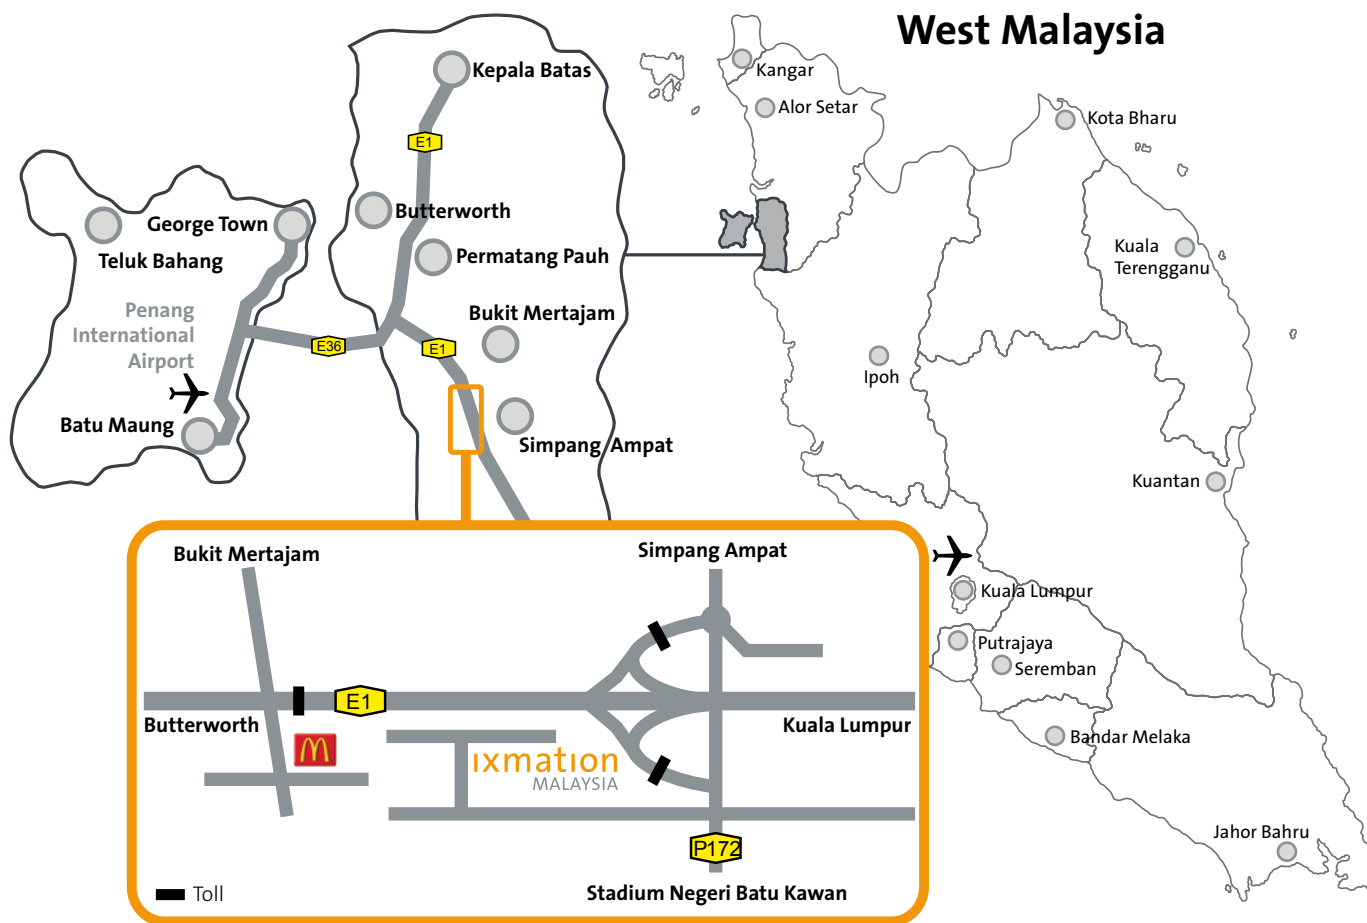

Directions

ixmation (Asia) Sdn. Bhd. – Penang/MY

- International Airport Kuala Lumpur: 320km
- International Airport Pulau Pinang: 35 km
- Penang Butterworth Seberang Jaya: 20 km
- Bukit Mertajam: 8 km

- International Airport KUALA LUMPUR, Malaysia
- International Airport Pulau Pinang, Penang, Malaysia

No public transportation available.

Have a good trip!

ixmation (Asia) Sdn. Bhd. (167667-M)

Plot 313, Lorong Perindustrian
Bukit Minyak 18
Penang Science Park
14100 Pulau Pinang
Malaysia

N 47°03'56 – E 007°36'23